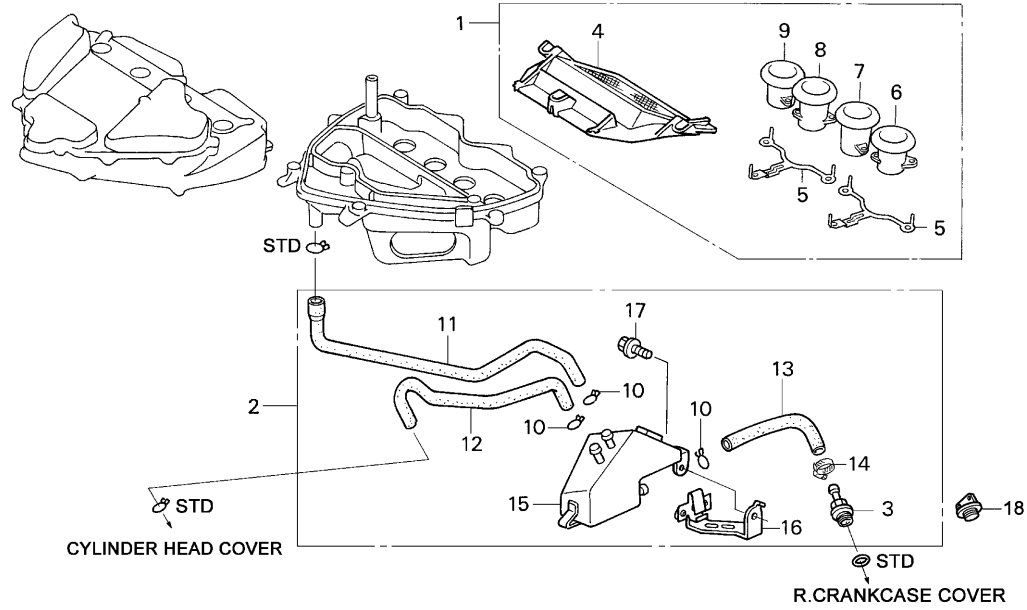

Block No.

F-3

**Air fannel set /
Oil catch tank set**

2005 CBR600RR

Ref. No.	Part No.	Description	Reqd. No. 2005	Remarks
• 1	06170-NL3-750	AIR FUNNEL SET	1	
• 2	06552-NL3-750	BREATHER CASE SET	1	
• 3	15514-NL3-750	JOINT, oil return	1	hole for wire lock
• 4	17220-NL3-750	ELEMENT, air cleaner (BI-5).....	1	paper
• 5	17220-NL3-760	ELEMENT, air cleaner (HR-13)	(1)	sponge
• 6	17225-NL3-750	TONGUED WASHER	2	
• 6	17251-NL3-750	FUNNEL, air #1	1	
• 7	17252-NL3-750	FUNNEL, air #2	1	
• 8	17253-NL3-750	FUNNEL, air #3	1	
• 9	17254-NL3-750	FUNNEL, air #4	1	
10	17316-611-000	CLIP, breather tube	3	
• 11	17554-NL3-750	TUBE A, breather	1	
• 12	17555-NL3-750	TUBE B, breather	1	
• 13	17556-NL3-750	TUBE C, breather	1	
14	19505-KS6-700	CLAMP A, water hose.....	1	
• 15	55200-NL3-750	TANK, oil catch	1	
• 16	64512-NL3-750	STAY R, middle cowl.....	1	
17	95701-06016-07	BOLT, flange, 6X16	1	
• 18	15611-NF4-900	CAP, oil filler	1	hole for wire lock