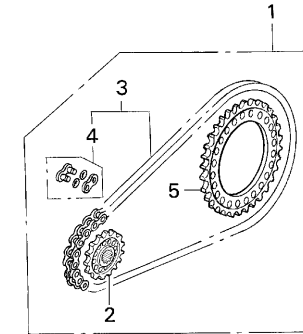

Block No.

F-8

Chain

2005 CBR600RR

Ref. No.	Part No.	Description	Reqd. No. 2005	Remarks
• 1	06412-NL3-650	FINAL SET, sprocket 520	1	
• 2	23801-NL3-620	SPROCKET, drive (14T) (520).....	1	
•	23802-NL3-620	SPROCKET, drive (15T) (520).....	1	
•	23803-NL3-620	SPROCKET, drive (16T) (520).....	1	
• 3	40530-NL6-003	CHAIN, drive GB520HRVZ2-120LJ-F	1	
• 4	40535-NL6-003	JOINT, drive chain	1	
• 5	41201-NL3-651	SPROCKET, final driven 41T	1	
•	41202-NL3-651	SPROCKET, final driven 42T	1	
•	41203-NL3-651	SPROCKET, final driven 43T	1	
•	41204-NL3-651	SPROCKET, final driven 44T	1	
•	41205-NL3-651	SPROCKET, final driven 45T	1	
•	41206-NL3-651	SPROCKET, final driven 46T	1	
•	41207-NL3-651	SPROCKET, final driven 47T	1	
• 6	52157-NL3-650	PROTECTOR, sprocket	1	
7	90505-116-670	WASHER, 13X20	2	
8	93404-06020-08	BOLT-WASHER, 6X20	2