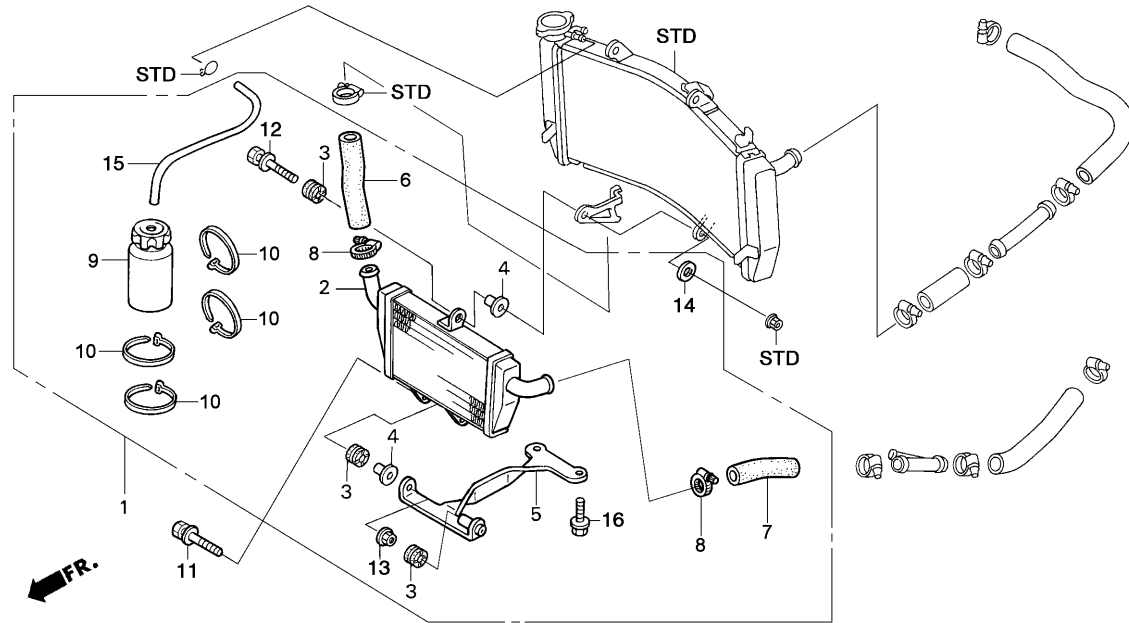

Block No.

F-1

**Radiator set
(Straight type)**

2005 CBR600RR

Ref. No.	Part No.	Description	Reqd. No. 2005	Remarks
• 1	06190-NL3-900	RADIATOR SET	1	
• 2	19040-NL3-850	RADIATOR COMP., lower	1	
• 3	19051-KA3-830	RUBBER, radiator mount	3	
• 4	19052-MN8-000	COLLAR, radiator mount	2	
• 5	19107-NL3-900	STAY, radiator under	1	
• 6	19502-NL3-850	HOSE, radiator upper	1	
• 7	19506-NL3-850	HOSE, radiator lower	1	
• 8	19516-GAG-003	CLAMP, hose 30-37	2	
• 9	19602-NF4-810	TANK, catch 250	1	
• 10	90651-NC8-000	TY-LAP, 3.6X281	4	
11	93404-06028-00	BOLT-WASHER, 6X28	1	STD
12	93404-06045-00	BOLT-WASHER, 6X45	1	
13	94050-06000	NUT, flange, 6mm	1	
14	94103-06000	WASHER, plain, 6mm	1	
15	95003-14080-10	VINYL-TUBE, 6X9X800	1	
16	95701-06032-00	BOLT, flange, 6X32	2