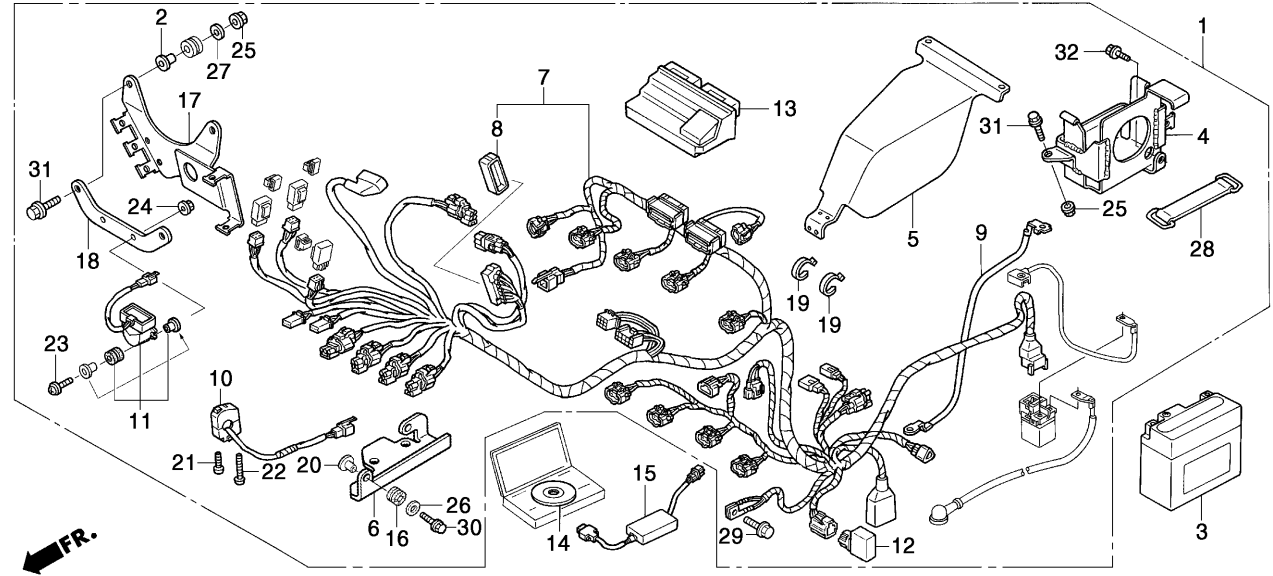

Block No.

F-9

Wire harness SS

2005 CBR600RR

Ref. No.	Part No.	Description	Reqd. No. 2005 SS	Remarks
• 1	06304-NL3-900	ELECTRIC SET(SS).....	1	
2	18357-KA4-710	COLLAR, silencer.....	2	
3	31500-GEE-007	BATTERY(YTZ7S).....	1	
• 4	31510-NL3-750	TRAY COMP., battery.....	1	
• 5	31520-NL3-750	PROTECTOR, battery.....	1	
• 6	31605-NL3-751	STAY, regulator rectifier.....	1	
• 7	32100-MEE-R20	HARNESS, wire.....	1	
• 8	32152-NL3-750	CAP COMP., data logger coupler.....	1	
• 9	32601-NL3-750	CABLE, battery earth.....	1	
• 10	35130-NL3-750	SWITCH ASSY., engine stop.....	1	
• 11	35160-MBW-Y02	SENSOR ASSY., bank angle.....	1	
• 12	35400-NL9-000	RESISTER COMP.....	1	
• 13	38770-NL3-900	UNIT ASSY., PGM-FI/IGN.....	1	
• 14	38771-NL3-900	CD-ROM, PGM-FI/IGN.....	1	
• 15	38880-NL3-750	UNIT ASSY., serial I/F.....	1	
16	50328-HA7-670	RUBBER A BATTERY HOLDER.....	2	
• 17	64503-NL3-750	STAY, relay.....	1	
• 18	64504-NL3-750	STAY, bank angle sensor.....	1	
• 19	90651-NC8-000	TY-LAP, 3.6X281.....	2	
20	91501-ZJ7-871	COLLAR, DIAPH lever.....	2