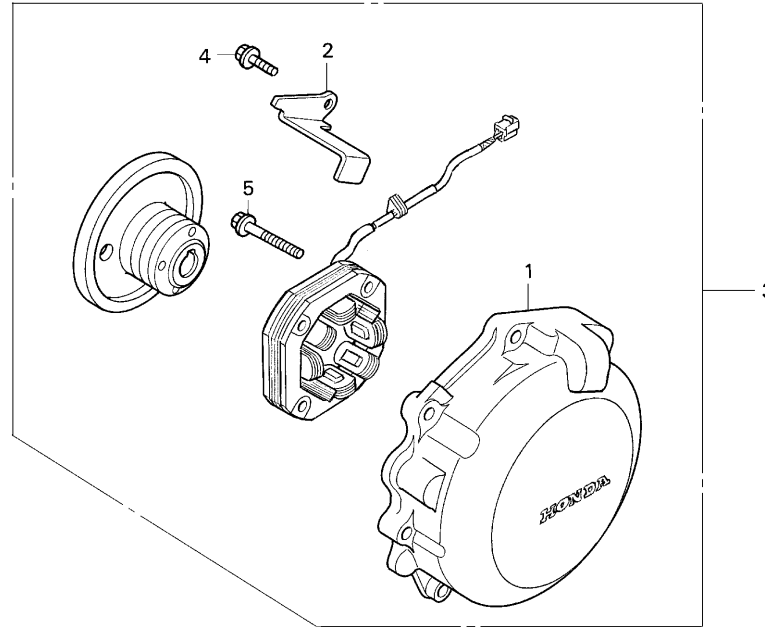

Block No.

E-2

A.C. generator set

2005 CBR600RR

FR.

Ref. No.	Part No.	Description	Reqd. No. 2005	Remarks
• 1	11321-NL3-750	COVER, A.C. generator.....	1	
2	11333-MEE-000	CLAMP, ACG code.....	1	
• 3	31100-NL3-751	A.C. GENERATOR ASSY.	1	
4	96001-06016-00	BOLT, flange, SH, 6X16	1	
5	96001-06028-00	BOLT, flange, SH, 6X28	4