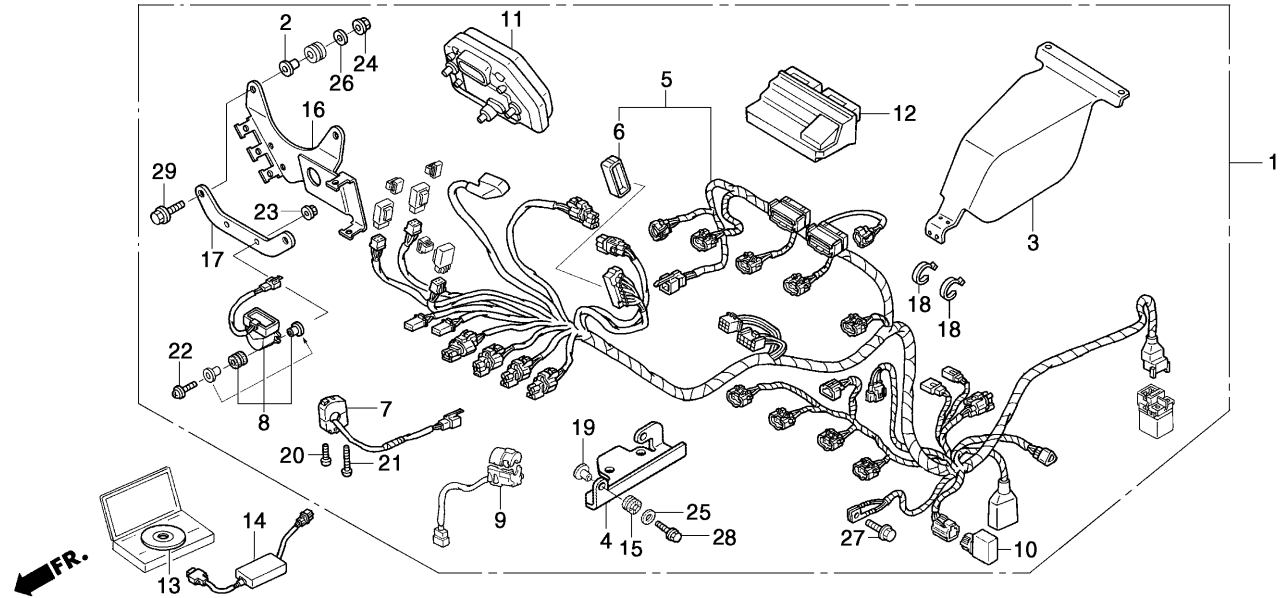

Block No.

F-9-1

Wire harness ST

2005 CBR600RR

Ref. No.	Part No.	Description	Reqd. No. 2005 ST	Remarks
21	93500-04045-0G	SCREW, pan, 4X45.....	1	
22	93893-04022-08	Screw-washer, 4X22	2	
23	94050-04000	NUT, flange, 4mm	2	
24	94050-06000	NUT, flange, 6mm	2	
25	94101-06000	WASHER, plain, 6mm	2	
26	94103-06000	WASHER, plain, 6mm	2	
27	96001-06010-00	BOLT, flange, SH, 6X10	1	
28	96001-06025-00	BOLT, flange, SH, 6X25	2	
29	96300-06025-00	BOLT, flange, DR, 6X25	2	