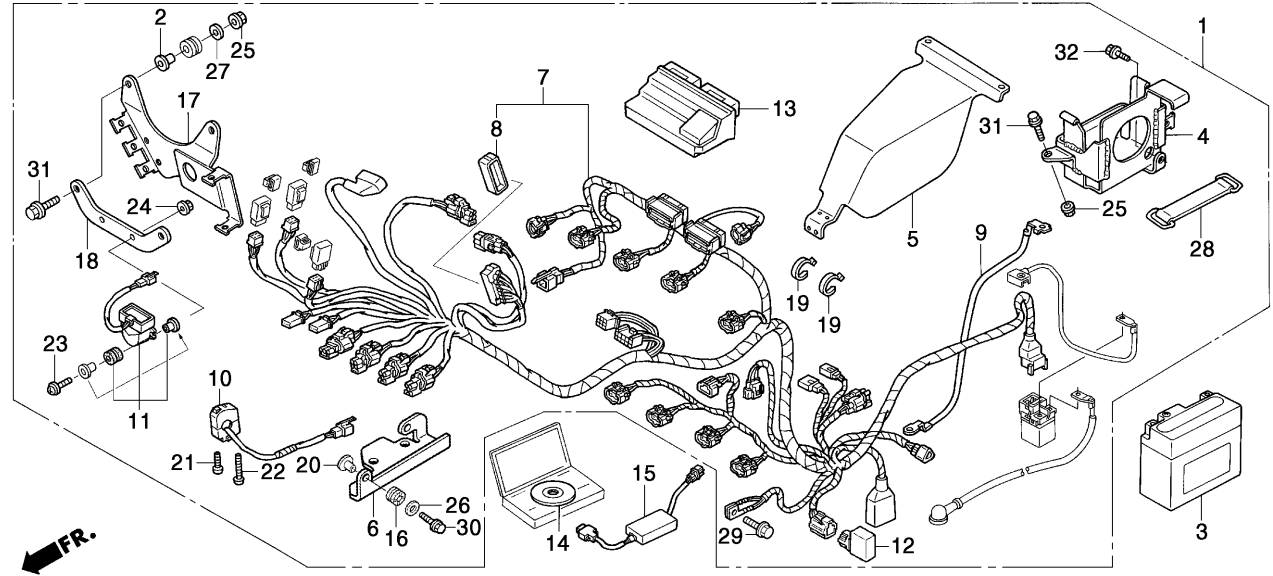

Block No.

F-9

Wire harness SS

2005 CBR600RR

Ref. No.	Part No.	Description	Reqd. No. 2005 SS	Remarks
21	93500-04032-0G	SCREW, pan, 4X32.....	1	
22	93500-04045-0G	SCREW, pan, 4X45.....	1	
23	93893-04022-08	Screw-washer, 4X22	2	
24	94050-04000	NUT, flange, 4mm	2	
25	94050-06000	NUT, flange, 6mm	3	
26	94101-06000	WASHER, plain, 6mm	2	
27	94103-06000	WASHER, plain, 6mm	2	
28	95012-13001	BAND B2, battery.....	1	
29	96001-06010-00	BOLT, flange, SH, 6X10	1	
30	96001-06025-00	BOLT, flange, SH, 6X25	2	
31	96300-06025-00	BOLT, flange, DR, 6X25	3	
32	96300-08020-00	BOLT, flange, DR, 8X20	1	