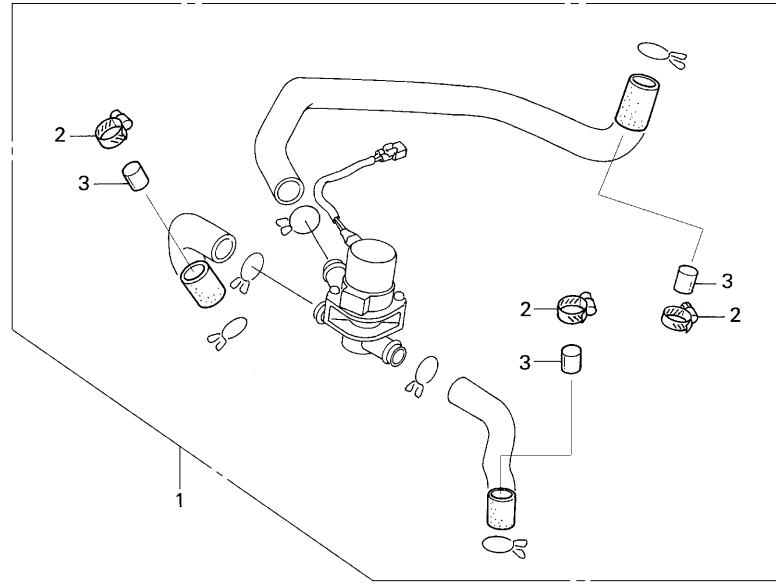

Block No.

F-2

Air injection plug set

2005 CBR600RR

FR.

Ref. No.	Part No.	Description	Reqd. No. 2005	Remarks
• 1	06195-NL3-650	PLUG SET, exhaust A/I	1	
• 2	19505-KS6-700	CLAMP A, water hose	3	
• 3	96205-14012	PLUG, cone type, 14X12	3