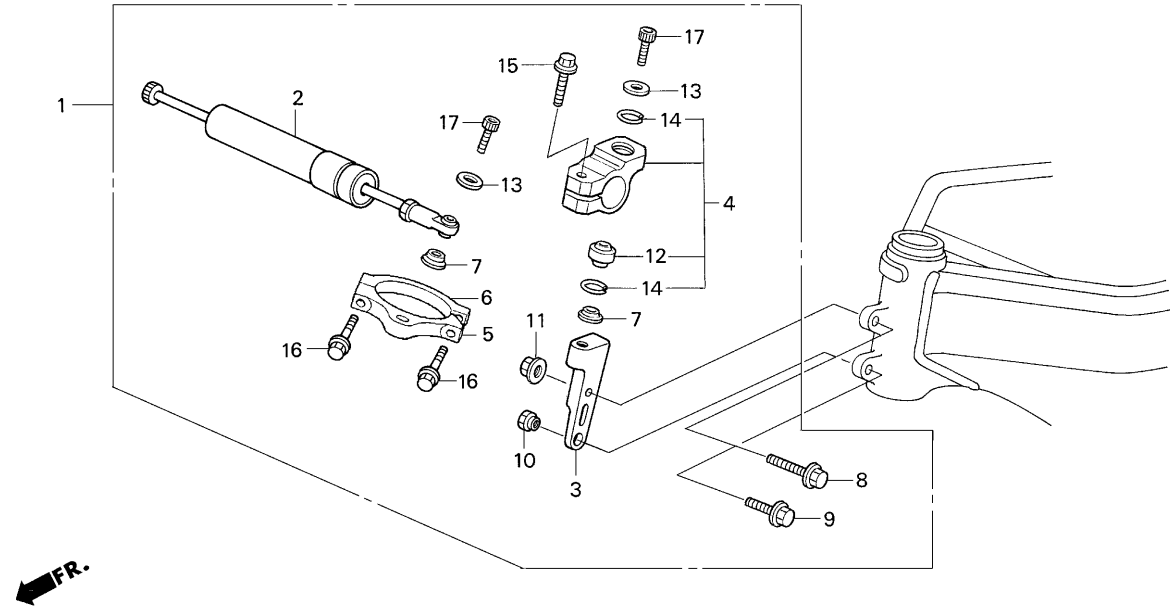

Block No.

F-4

Steering damper set

2005 CBR600RR

Ref. No.	Part No.	Description	Reqd. No. 2005	Remarks
• 1	06537-NL3-900	DAMPER SET, steering	1	
• 2	53700-NL3-651	DAMPER ASSY., steering	1	
• 3	53705-NL3-750	STAY, steering damper holder	1	
• 4	53706-NL3-650	HOLDER ASSY., steering damper	1	
• 5	53712-NL3-900	STAY, steering damper A	1	
• 6	53713-NL3-900	STAY, steering damper B	1	
• 7	53713-NC8-000	SPACER, steering damper	2	
• 8	90110-NL3-750	BOLT, flange, DR, 8X45	1	
• 9	90111-NL3-750	BOLT, flange, 8X37	1	
• 10	90303-NL3-750	NUT, steering damper stay	1	
11	90309-KF0-003	NUT, flange, 8mm	1	
• 12	91060-NL0-003	BEARING, spherical, 8mm	1	
13	94102-08000	WASHER, plain, 8mm	2	
14	94601-17000	CLIP, piston pin, 17mm	2	
15	96001-06028-00	BOLT, flange, SH, 6X28	1	
16	96001-06032-00	BOLT, flange, SH, 6X32	2	
17	96700-08028-10	SOCKET BOLT, 8X28	2