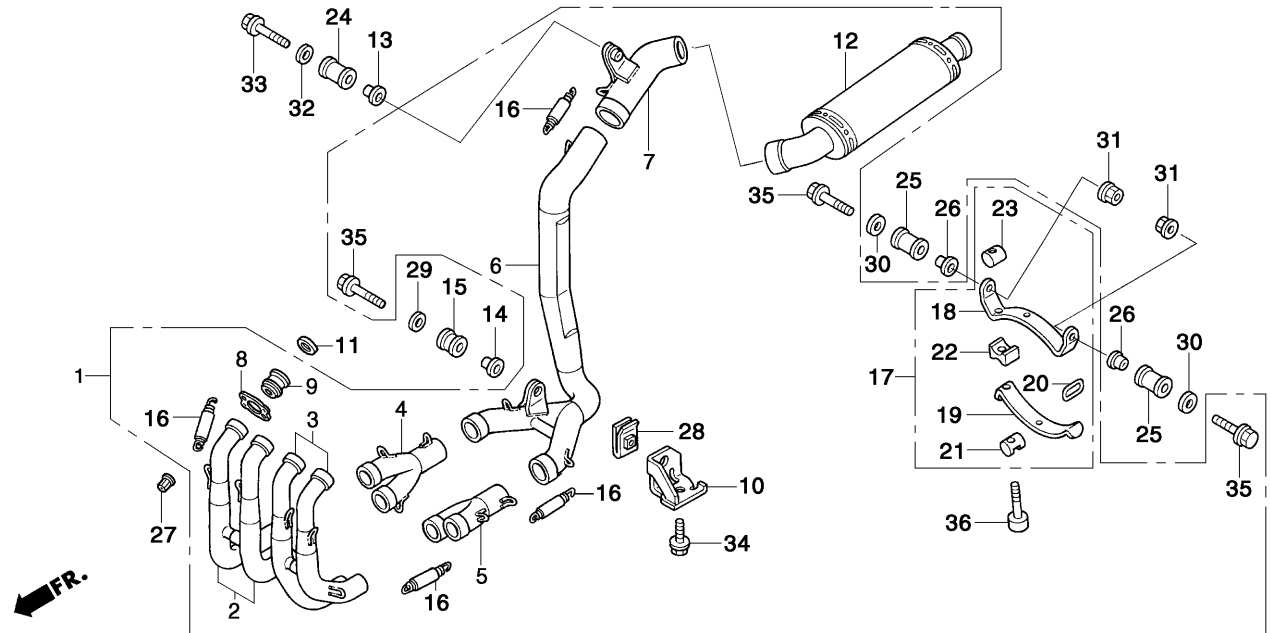

Block No.

F-7

Exhaust set

2005 CBR600RR

Ref. No.	Part No.	Description	Reqd. No.		Remarks
			2005	SS ST	
• 19	18372-NL3-900	BAND B, muffler	1	1	
• 20	18373-NL3-900	RING, muffler band	1	1	
• 21	18374-NL3-900	COLLAR, muffler band	1	1	
• 22	18375-NL3-900	SPACER, muffler band	1	1	
• 23	18376-NL3-900	NUT, muffler band.....	1	1	
24	18421-MEE-D00	RUBBER, muffler mounting	1	1	STD
25	90201-MBB-000	CUSHION, EXH PIPE MT	2	2	STD
26	90202-MBB-000	COLLAR, 8X18	2	2	STD
27	90304-MM5-000	NUT, flange	8	8	STD
28	90319-S3Y-000	NUT, clip 8mm	1	1	
29	90501-MEE-G00	WASHER, special	1	1	STD
30	90524-030-000	WASHER, handle holder setting	2	2	STD
31	94050-08000	NUT, flange, 8mm	2	2	
32	94103-06000	WASHER, plain, 6mm	1	1	STD
33	96001-06035-00	BOLT, flange, SH, 6X35	1	1	STD
34	96300-08014-00	BOLT, flange, 8X14	1	1	
35	96400-08035-00	BOLT, flange, DR, 8X35	3	3	
36	96600-06035-00	SOCKET BOLT, 6X35	1	1