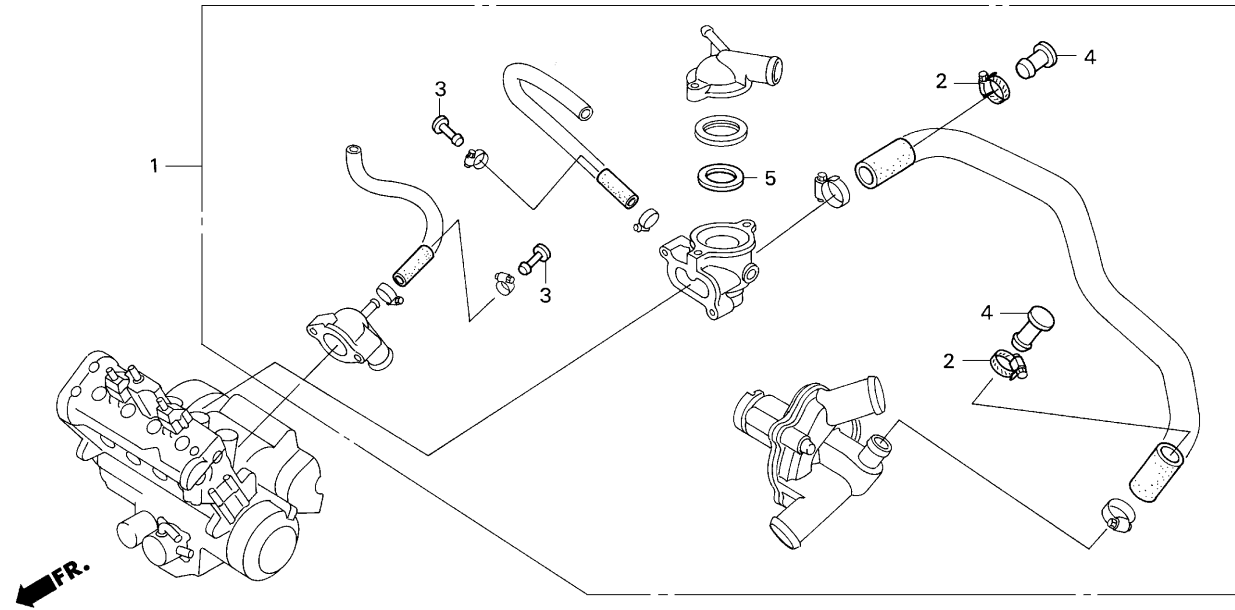

Block No.

E-5

Water hose plug set

2005 CBR600RR

Ref. No.	Part No.	Description	Reqd. No. 2005	Remarks
• 1	04193-NL3-650	WATER HOSE PLUG SET.....	1	
• 2	19505-KS6-700	CLAMP A, water hose.....	2	
• 3	19511-NL3-650	PLUG, fast idle.....	2	
• 4	19512-NL3-620	PLUG, hose B.....	2	
• 5	90454-ZV1-000	WASHER, thrust.....	1