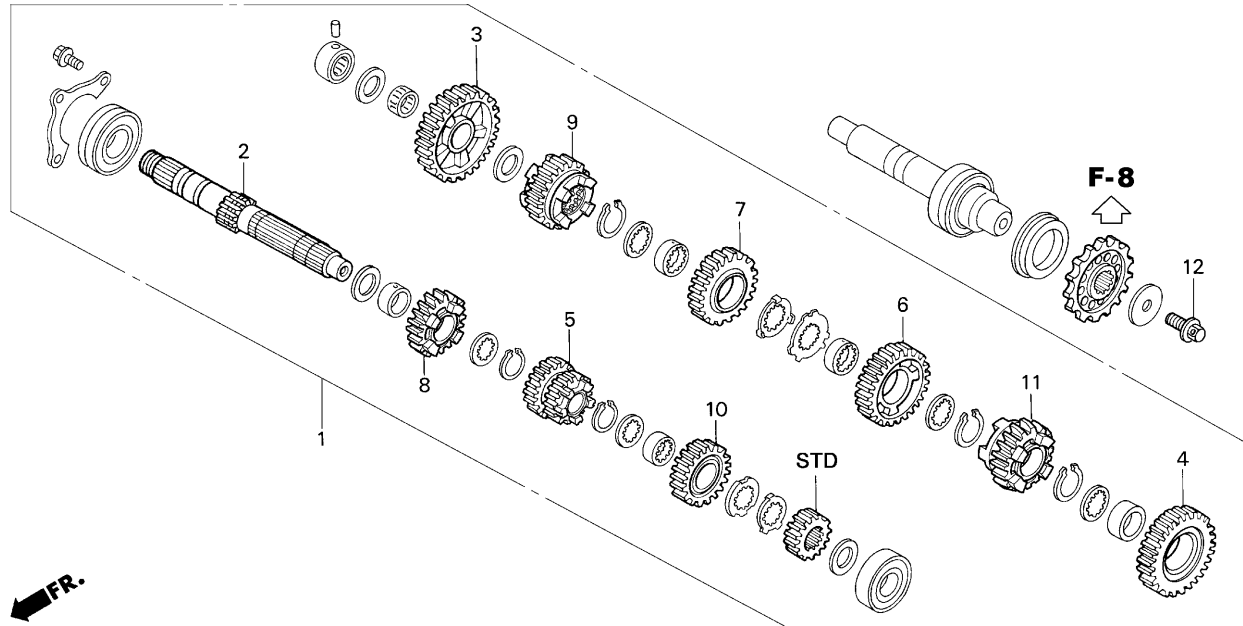

Block No.

E-4

Transmission set

2005 CBR600RR

Ref. No.	Part No.	Description	Reqd. No. 2005	Remarks
• 1	06230-NL3-750	TRANSMISSION SET	1	
• 2	23211-NL3-750	SHAFT, main	1	
• 3	23421-NL3-750	GEAR, C-1 K1	1	MARK C1K1
• 4	23441-NL3-750	GEAR, C-2 K1	1	MARK C2K1
• 5	23451-NL3-750	GEAR, M-3 M-4 K1	1	MARK M4K1
• 6	23461-NL3-750	GEAR, C-3 K1	1	MARK C3K1
• 7	23481-NL3-750	GEAR, C-4 K1	1	MARK C4K1
• 8	23491-NL3-750	GEAR, M-5 K1	1	MARK M5K1
• 9	23501-NL3-750	GEAR, C-5 K1	1	MARK C5K1
• 10	23511-NL3-750	GEAR, M-6 K1	1	MARK M6K1
• 11	23521-NL3-750	GEAR, C-6 K1	1	MARK C6K1
• 12	90004-492-010	BOLT, special, 10X22.....	1	hole for wire lock