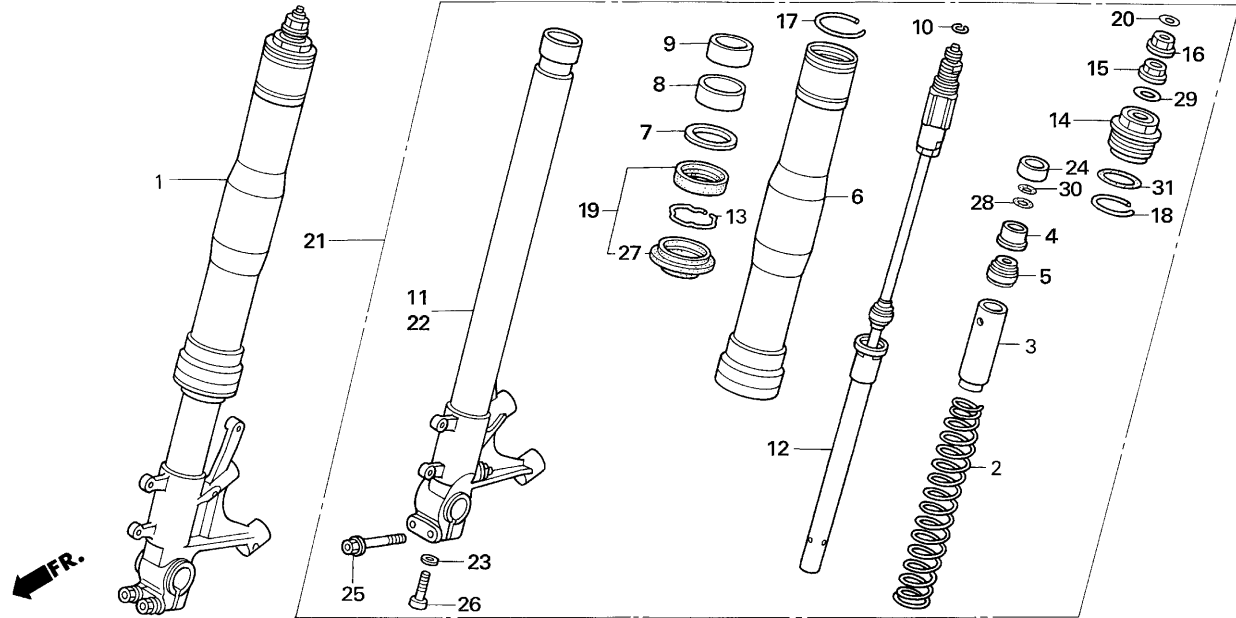

Block No.

F-5

Front fork

2005 CBR600RR

Ref. No.	Part No.	Description	Reqd. No. 2005	Remarks
• 1	51400-MEE-R21	FORK ASSY., R. front	1	No sale
• 2	51401-MEE-R21	SPRING, front fork (0.95).....	2	
•	51401-NL3-921	SPRING, front fork (0.90).....	2	
•	51402-NL3-921	SPRING, front fork (1.00).....	2	
•	51403-NL3-921	SPRING, front fork (1.05).....	2	
3	51403-MEE-D01	COLLAR, spring.....	2	
• 4	51404-NL3-921	COLLAR B, spring	2	
• 5	51406-NL3-921	STOPPER, spring seat	2	
6	51410-MEE-D01	TUBE, outer.....	2	
7	51412-MB4-003	RING, back up	2	
8	51414-KCR-003	BUSH, guide (SHOWA)	2	
9	51415-KCR-003	BUSH, slider (SHOWA)	2	
10	51423-MCJ-751	RING B, stopper	2	
11	51425-MEE-D01	PIPE COMP., R. slide	1	
12	51430-MEE-D01	DAMPER COMP., front.....	2	
13	51447-KA4-711	RING, oil seal stopper.....	2	
14	51450-MEE-D01	BOLT, front fork	2	
15	51451-MCJ-751	NUT, lock.....	2	
• 16	51453-MEL-R11	PLATE B, adjusting (RED)	2	No sale by HRC. ≡51453-MCJ-751 (COLOR: BLACK)
17	51455-MEE-D01	RING, stopper.....	2