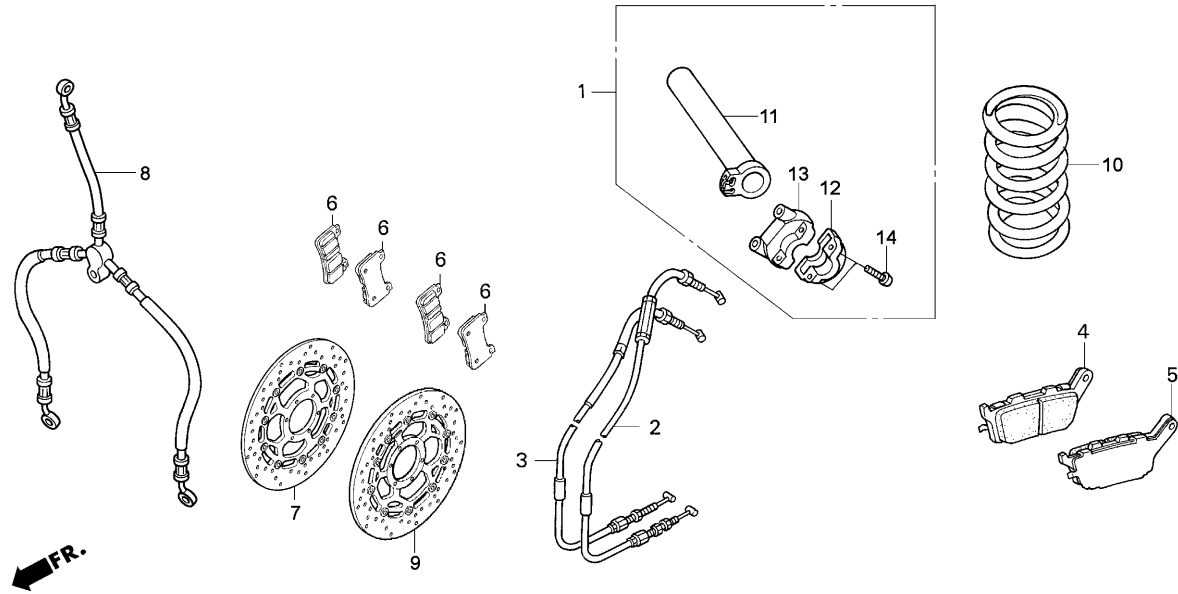

Block No.

F-6

**Throttle /
Rear cushion spring /
Brake**

2005 CBR600RR

Ref. No.	Part No.	Description	Reqd. No. 2005	Remarks
• 1	06531-NL3-750	HOUSING SET, throttle	1	
• 2	17910-NL3-750	CABLE COMP., A throttle	1	
• 3	17920-NL3-750	CABLE COMP., B throttle	1	
• 4	43105-NL3-750	PAD COMP., A rear (MNX9).....	1	
•	43105-NL3-760	PAD COMP., A rear (NKX16).....	1	
• 5	43106-NL3-750	PAD COMP., B rear (MNX9).....	1	
•	43106-NL3-760	PAD COMP., B rear (NKX16).....	1	
• 6	45105-NL3-921	PAD COMP., front (H21A)	4	Effectiveness
•	45105-NL9-801	PAD COMP., front (N615).....	4	Durable
•	45106-NL3-921	PAD COMP., front (N608).....	4	Controlable
• 7	45120-NL3-901	DISK COMP., R front brake	1	Ø310 t5.0
• 8	45125-NL3-901	HOSE COMP., front brake	1	
• 9	45220-NL3-901	DISK COMP., L front brake	1	Ø310 t5.0
• 10	52401-MEE-D01	SPRING, rear cushion (11.0)	1	YELLOW
•	52401-NL3-921	SPRING, rear cushion (10.5)	1	BLUE
•	52402-NL3-921	SPRING, rear cushion (11.5)	1	RED
•	52403-NL3-921	SPRING, rear cushion (12.0)	1	GREEN
• 11	53141-MT7-000	PIPE, throttle grip.....	1	
12	53167-KV3-700	HOUSING, UP. throttle	1	Scrape the boss
13	53168-KV3-701	HOUSING, UND. throttle	1	
14	93500-05020-0G	SCREW, pan, 5X20	2