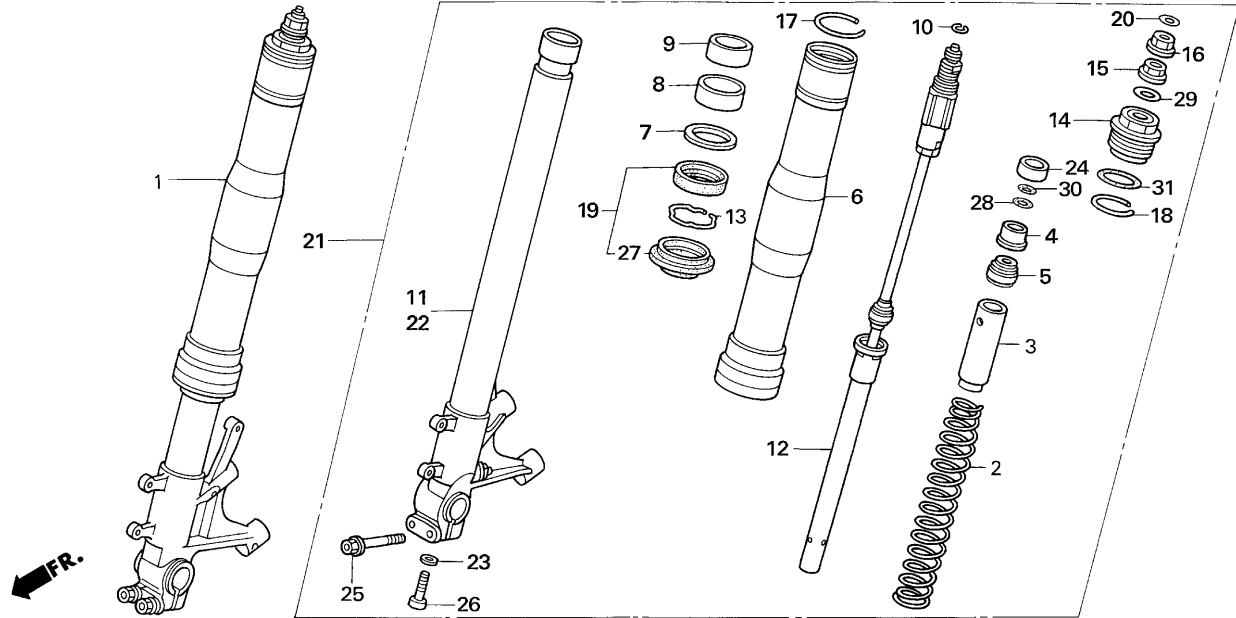

Block No.

F-5

Front fork

2005 CBR600RR

Ref. No.	Part No.	Description	Reqd. No. 2005	Remarks
18	51456-MEE-D01	RING, stopper.....	2	
19	51490-MEE-D01	SEAL SET, front fork	2	
20	51496-MCJ-751	LABEL	2	
• 21	51500-MEE-R21	FORK ASSY., L. front.....	1	No sale
22	51525-MEE-D01	PIPE, L. slide	1	
23	52442-KA3-711	WASHER, special, 10mm.....	2	
24	53702-MEE-D01	PLATE, spring adjuster	2	
25	90108-MR7-000	BOLT, flange, 8X40	4	
26	90126-MR7-003	BOLT, socket, 10X35	2	
27	91254-MEE-D01	DUST SEAL	2	
28	91255-MCJ-751	O-RING, 10.8X2.4.....	2	
29	91256-MCJ-751	O-RING, 23.3X2.4.....	2	
30	91257-MCJ-751	O-RING, 9.5X1.5.....	2	
31	91258-MEE-D01	O-RING, 39.7X2.4.....	2