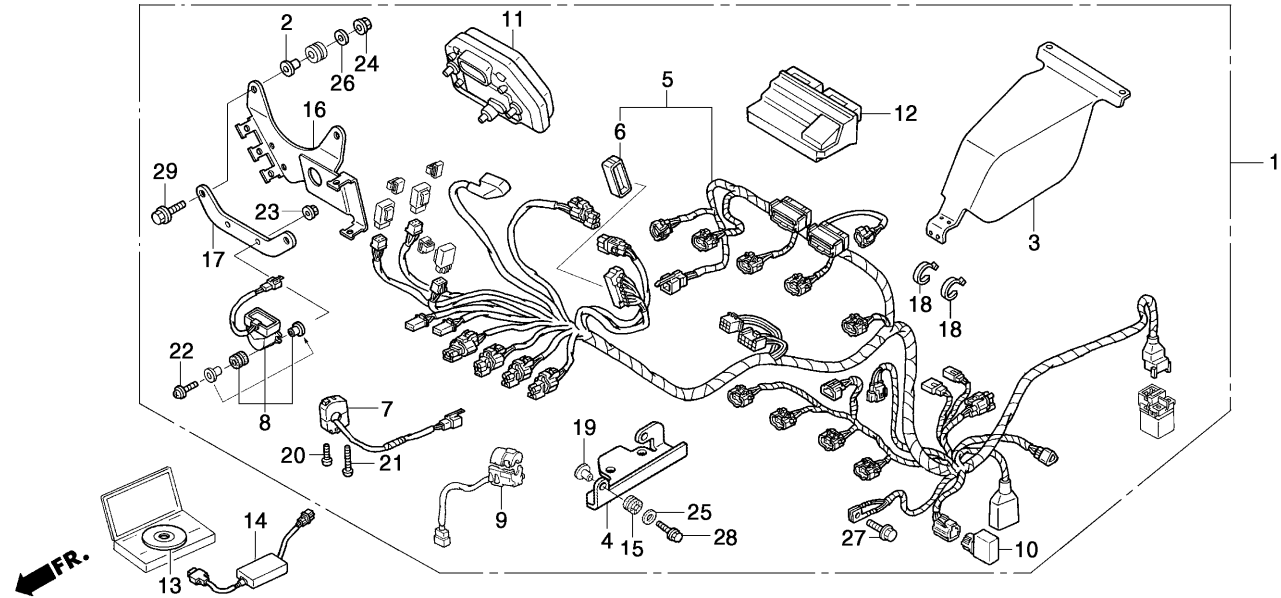

Block No.

F-9-1

Wire harness ST

2005 CBR600RR

Ref. No.	Part No.	Description	Reqd. No. 2005 ST	Remarks
• 1	06304-NL3-920	ELECTRIC SET(ST).....	1	
• 2	18357-KA4-710	COLLAR, silencer.....	2	
• 3	31520-NL3-760	PROTECTOR, battery.....	1	
• 4	31605-NL3-751	STAY, regulator rectifier.....	1	
• 5	32100-MEE-R20	HARNES, wire.....	1	
• 6	32152-NL3-750	CAP COMP., data logger coupler.....	1	
• 7	35130-NL3-750	SWITCH ASSY., engine stop.....	1	
• 8	35160-MBW-Y02	SENSOR ASSY., bank angle.....	1	
• 9	35200-MEL-R10	SW ASSY., winker.....	1	
• 10	35400-NL9-000	RESISTER COMP.	1	
• 11	37100-MEE-R20	METER ASSY., comb.....	1	
• 12	38770-MEE-R21	UNIT ASSY., PGM-FI/IGN.....	1	
• 13	38771-NL3-920	CD-ROM, PGM-FI/IGN.....	1	No compatibility with '03, '04 models
• 14	38880-NL3-750	UNIT ASSY., serial I/F.....	1	
• 15	50328-HA7-670	RUBBER A BATTERY HOLDER.....	2	
• 16	64503-NL3-750	STAY, relay.....	1	
• 17	64504-NL3-750	STAY, bank angle sensor.....	1	
• 18	90651-NC8-000	TY-LAP, 3.6X281.....	2	
• 19	91501-ZJ7-871	COLLAR, DIAPH lever.....	2	
• 20	93500-04032-0G	SCREW, pan, 4X32.....	1