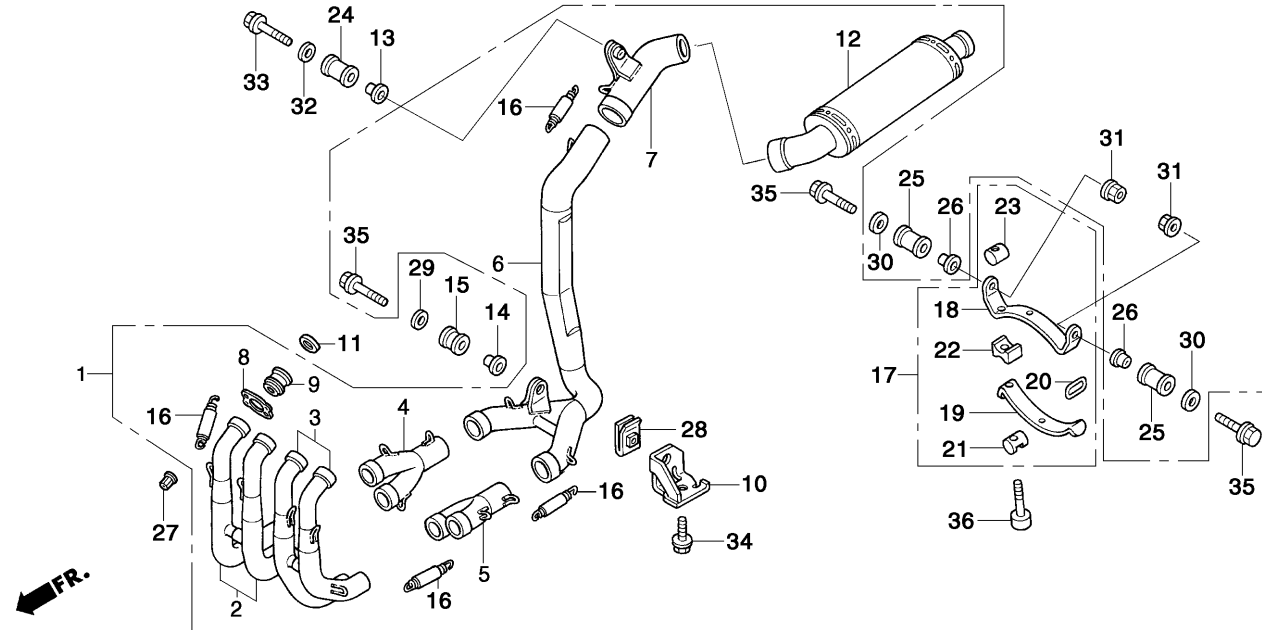

Block No.

F-7

Exhaust set

2005 CBR600RR

Ref. No.	Part No.	Description	Reqd. No.		Remarks
			2005	SS ST	
• 1	06180-NL3-900	EXHAUST SET (SS)	1	-	
•	06180-NL3-920	EXHAUST SET (ST)	-	1	
• 2	18151-NL3-900	PIPE SET R., exhaust (#3/#4)	1	1	
• 3	18152-NL3-900	PIPE SET L., exhaust (#1/#2)	1	1	
• 4	18155-NL3-900	JOINT R., exhaust pipe	1	1	
• 5	18156-NL3-900	JOINT L., exhaust pipe	1	1	
• 6	18157-NL3-900	JOINT REAR, exhaust pipe	1	1	
• 7	18158-NL3-900	TAIL PIPE, exhaust	1	1	
• 8	18231-NL3-900	FLANGE, exhaust (40.4)	4	4	
• 9	18232-NL3-900	COLLAR, exhaust	4	4	
• 10	18235-NL3-900	STAY, exhaust pipe	1	1	
11	18291-MN4-920	GASKET, exhaust pipe	4	4	STD
• 12	18310-NL3-900	SILENCER COMP.	1	-	
•	18310-NL3-920	SILENCER COMP.	-	1	
13	18326-MEE-D00	COLLAR, muffler	1	1	STD
14	18327-MEE-D00	COLLAR, muffler mount	1	1	STD
15	18328-MEE-D00	RUBBER, muffler mount	1	1	STD
• 16	18334-NL3-900	SPRING, exhaust pipe	12	12	
• 17	18370-NL3-900	BAND SET, muffler	1	1	
• 18	18371-NL3-900	BAND A, muffler	1	1