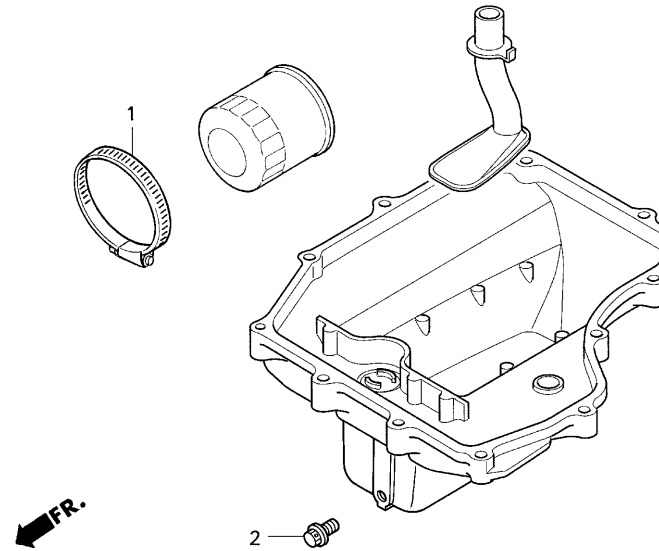

Block No.

E-3
Oil pan

2005 CBR600RR

Ref. No.	Part No.	Description	Reqd. No.	Remarks
1	50252-GC4-830	BAND, sub tank.....	1	
• 2	90081-NX4-000	BOLT, drain, 12mm	1	hole for wire lock

Block No.

E-4

Transmission set