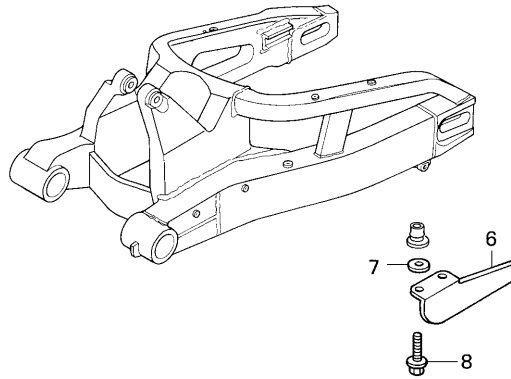

Block No.

F-8

Chain

2005 CBR600RR

Ref. No.	Part No.	Description	Reqd. No. 2005	Remarks
• 1	06412-NL3-650	FINAL SET, sprocket 520	1	
• 2	23801-NL3-620	SPROCKET, drive (14T) (520).....	1	
•	23802-NL3-620	SPROCKET, drive (15T) (520).....	1	
•	23803-NL3-620	SPROCKET, drive (16T) (520).....	1	
• 3	40530-NL6-003	CHAIN, drive GB520HRVZ2-120LJ-F	1	
• 4	40535-NL6-003	JOINT, drive chain	1	
• 5	41201-NL3-651	SPROCKET, final driven 41T	1	
•	41202-NL3-651	SPROCKET, final driven 42T	1	
•	41203-NL3-651	SPROCKET, final driven 43T	1	
•	41204-NL3-651	SPROCKET, final driven 44T	1	
•	41205-NL3-651	SPROCKET, final driven 45T	1	
•	41206-NL3-651	SPROCKET, final driven 46T	1	
•	41207-NL3-651	SPROCKET, final driven 47T	1	
• 6	52157-NL3-650	PROTECTOR, sprocket	1	
7	90505-116-670	WASHER, 13X20	2	
8	93404-06020-08	BOLT-WASHER, 6X20	2